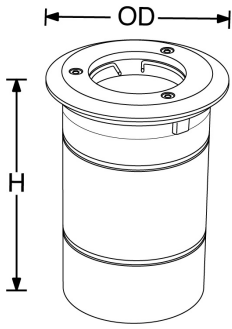

## Line Drawing

## Product Specs:

Input Voltage	220~240V AC	Input Frequency	50/60HZ
IP Rating	IP65	IK Rating	IK10
Lamp Base	GU10	Overall Diameter (mm)	100
Weight (Kg)	0.54	Height (mm)	130
Base Diameter (mm)	84	Product Type	Markers
Cutout Diameter (mm)	84-84		