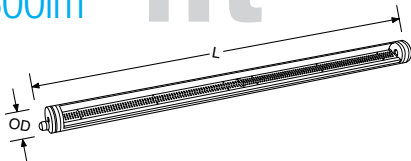

AURORA[®]
VALUE BEYOND ILLUMINATION™

V.08

Linear LED Baton

AR-TPL502
 41W Linear Baton

41W **UP TO 3300lm**

4ft

(OD) 3.31" Overall
 (L) 53.33"

MOUNTING BRACKETS INCLUDED

Description

Perfect for replacing linear T8/T12 fluorescent fixtures in a variety of locations. This simple and sleek design provides a great solution for parking garages, pedestrian walkways and many other areas where general or security lighting is needed.

Compliance & Approvals

Features

- LED tubular fixture for parking garage, pedestrian walkway, general area and security lighting
- Surface mounted fixture
- Mounting brackets included
- Vandal proof acrylic and polycarbonate construction
- Up to 20 fixtures can be interconnected
- CRI>70
- Suitable for wet locations / IP65 Rated
- Non Dimmable
- **5 Year Warranty**