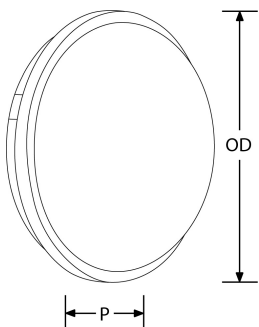

Product Description: Utilite™ 15W Polycarbonate IP65 Round Utility Bulkhead

Utilite™ is a powerful yet energy efficient alternative to standard bulkhead utility luminaires. Designed specifically for LED technology, their impact resistant polycarbonate housing provides a tough exterior making them ideal for all basic industrial, commercial and residential installations.

SKU Code	Wattage	Colour	Lumens	Lumens/Watt	Beam Angle	Finish Colour	SKU Type
EN-BH115/40	15	4000	1550	104	120	White	Non Dimmable

Line Drawing

Polar Curve

Colour

Feature & Benefits

- IP65 rated polycarbonate white housing
- Integrated driver for slim profile
- Wall or ceiling mountable with 20mm knockouts
- Available in a range of sizes and shapes
- Interchangeable bezel options available (sold separately)
- Impact resistant - IK06 rating
- 1.5kV surge protection
- 3 year warranty

Product Specs:

Input Voltage	220~240V AC	Input Frequency	50/60HZ
Power Factor	0.5	IP Rating	IP65
Lifetime L70 (hrs)	25000hrs	IK Rating	IK06
Lamp Base	None	Overall Diameter (mm)	167
Weight (Kg)	0.256	Projection (mm)	62
Height (mm)	62	Product Type	Bulkheads
Operating Temp. (Min) °C	-20°C	Operating Temp. (Max) °C	40°C