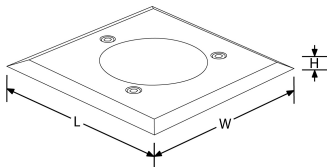

Product Description: G-Lite™ 316 Stainless Steel Square Bezel Accessory for EN-WU022SS

316 Stainless Steel Square Bezel Accessory for EN-WU022SS

SKU Code

EN-WUBZ22

Finish Colour

Stainless Steel

Line Drawing

Polar Curve

Colour

Feature & Benefits

- 316 Stainless steel bezel
- Suitable for coastal applications

Product Specs:

Dimmable	No	IP Rating	IP65
Technology	LED	Fire Protection	No
Lamp Base	None	Width (mm)	110
Length (mm)	110	Height (mm)	13.5
Weight (Kg)	0.260	Positional Adjustment	Fixed