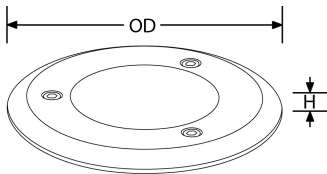

Product Description: G-Lite[™] 316 Stainless Steel Round Bezel Accessory for EN-WU021SS

316 Stainless Steel Round Bezel Accessory for EN-WU021SS

SKU Code

EN-WUBZ21

Finish Colour

Stainless Steel

Line Drawing

Polar Curve

Colour

Feature & Benefits

- 316 Stainless steel bezel
- Suitable for coastal applications

Product Specs:

Input Voltage	~240V	Dimmable	No
IP Rating	IP65	Technology	LED
Fire Protection	No	Overall Diameter (mm)	100
Lamp Base	None	Weight (Kg)	0.170
Positional Adjustment	Fixed		