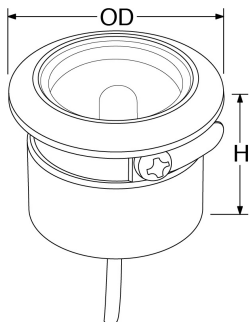

Product Description: M-Lite™ 1W IP68 316 Stainless Steel Marker Light

These ground lights use 316 stainless steel, making them suitable for coastal areas and are also submersible. IP68 for applications including patios, wet rooms and walkways.

SKU Code	Wattage	Colour	Lumens	Lumens/Watt	Beam Angle	Finish Colour
EN-WU682BR/30	1	3000	80	80	80	Stainless Steel
EN-WU682BR/50	1	5000	80	80	80	Stainless Steel
EN-WU682BR/BLU	1				80	Stainless Steel

Line Drawing

Polar Curve

Colour

Stainless Steel

Product Features:

- IP68 low voltage 316 Stainless Steel LED marker light
- Submersible to a depth of 1 metre
- Requires a constant current LED driver (not included)
- Pre-wired with 1 metre of rubber cable
- 1 year warranty

Product Specs:

Power Factor	0.45	IP Rating	IP68
Lifetime L70 (hrs)	50000	Lamp Base	Other
Overall Diameter (mm)	31	Weight (Kg)	0.115
Height (mm)	25	Product Type	Markers
Cutout Diameter (mm)	26-		

Compliance & Approvals: