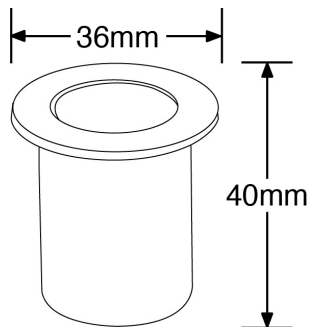

Product Description: M-Lite™ 1W IP68 Marker Light

These ground lights use 316 stainless steel, making them suitable for coastal areas and are also submersible. IP68 for applications including patios, wet rooms and walkways.

SKU Code	Wattage	Colour	Lumens	Lumens/Watt	Beam Angle	Finish Colour
EN-WU105/30	1	3000	50	50	40	Stainless Steel

Line Drawing

Polar Curve

Colour

Stainless Steel

Feature & Benefits

- IP68 low voltage 316 stainless steel marker light
- Requires a LED driver (not included)
- Pre-wired with 3 metres of rubber cable
- 1 year warranty

Product Specs:

Input Voltage	24~24V DC	Power Factor	0.2
IP Rating	IP68	Lifetime L70 (hrs)	10000hrs
IK Rating	IK10	Lamp Base	Other
Length (mm)	37	Overall Diameter (mm)	36
Weight (Kg)	0.270	Height (mm)	50
Base Diameter (mm)	27	Product Type	Markers
Cutout Diameter (mm)	27-		