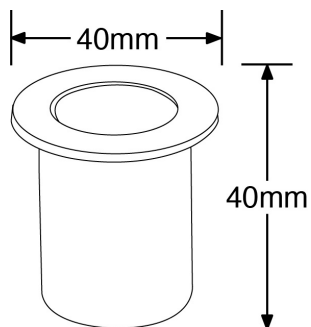

**Product Description:** M-Lite<sup>™</sup> 1W IP68 Marker Light

These ground lights use 316 stainless steel, making them suitable for coastal areas and are also submersible. IP68 for applications including patios, wet rooms and walkways.

SKU Code	Wattage	Colour	Lumens	Lumens/Watt	Beam Angle	Finish Colour
EN-WU104/30	1	3000	100	100	60	Stainless Steel

**Line Drawing**

**Polar Curve**

**Colour**

Stainless Steel

## Feature & Benefits

- IP68 low voltage 316 stainless steel marker light
- Requires a LED driver (not included)
- Pre-wired with 3 metres of rubber cable, (1 metre rubber cable EN-WU104)
- 1 year warranty

## Product Specs:

Input Voltage	~V DC	Power Factor	0.45
IP Rating	IP68	Lifetime L70 (hrs)	10000hrs
IK Rating	IK10	Lamp Base	Other
Length (mm)	36	Overall Diameter (mm)	40
Weight (Kg)	0.182	Height (mm)	50
Base Diameter (mm)	31	Product Type	Markers
Cutout Diameter (mm)	32-		