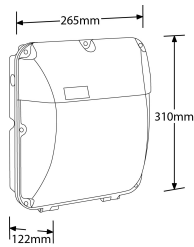

**Line Drawing Image**

**Product Specs:**

Technology	LED	Number of LEDs	60
Luminaire Distribution	Ambiente	Lifetime L70 (hrs)	25000
Input Voltage	100~240V AC	Input Frequency	50/60HZ
Dimmable	No	IP Rating	IP65
IK Rating	IK10	Fire Protection	No
Operating Env. Temp. (Max) °C	25	Optic Material	PC
Power Factor	0.9	Lamp Base	ninguno
Height (mm)	310	Width (mm)	265
Surge Protection (kV)	1.5	SDCM	4