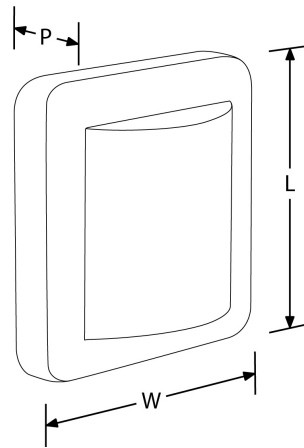

**EN-WLBZ4S**

Project.....

Comments.....

Fixture Type.....

Prepared By.....

**Product Description:**

Black square bezel for EN-WL4

**Product Image:**

**Product Feature:**

- Interchangeable bezel
- Available in Black finish only

**Compliance & Approvals:**

**Product Dimension:**

**Product Specs:**

Dimmable	No
Dimensions	mm (L) x 140mm (W) x 140mm (H) x mm (OD) x mm (RD) x 25mm