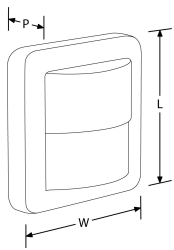

Product Description:

Black eyelid bezel for the EN-WL4

Product Image:

Product Features:

- Interchangeable eyelid bezel
- Available in Black finish only

Eyelid Bezel Accessory for EN-WL4

Line Drawing Image

Product Specs:

Dimmable	No	IP Rating	None
Lamp Base	None	Height (mm)	140
Width (mm)	140		

SKU Table and Ordering

SKU Code	Lumens/Watt
EN-WLBZ4E	0

Warranty

This product has a warranty period of 3 Years.

Warranties are valid from the date of purchase. The warranty is invalid in the case of improper use, installation, tampering, removal of the Q.C. date label or installation in an improper working environment or installation. Should this product fail during the warranty period it will be replaced free of charge, subject to the correct installation of the original product and subsequent return of the faulty unit. Aurora does not accept responsibility for any installation costs associated with the replacement of this product and Aurora reserves the right to alter specifications without prior notice.