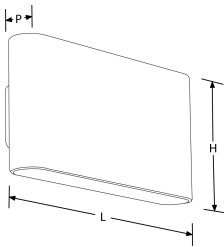

Line Drawing Image

Product Specs:

Technology	LED	Number of LEDs	60
Lifetime L70 (hrs)	30000	Input Voltage	220~240V AC
Dimmable	No	IP Rating	IP65
Fire Protection	No	Lamp Base	None
Height (mm)	90	Length (mm)	178
Surge Protection (kV)	0.5	SDCM	6