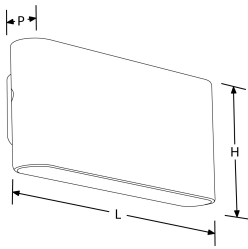

Line Drawing Image

Product Specs:

Technology	LED	Number of LEDs	30
Lifetime L70 (hrs)	30000	Input Voltage	220~240V AC
Dimmable	No	IP Rating	IP65
Fire Protection	No	Optic Material	Opal Glass
Power Factor	0.5	Lamp Base	ninguno
Height (mm)	76	Length (mm)	178
Surge Protection (kV)	0.5	SDCM	6