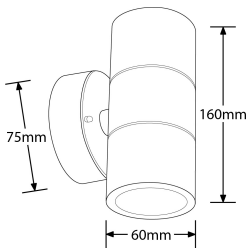

Product Image:

WallE™ 240V GU10 IP44 Up/Down Wall Light

Product Features:

- IP44 Mains adjustable and up/down wall lights
- Suitable for indoor and outdoor use
- Stainless steel finish - 304 Stainless steel
- Grey, Black and White - Aluminium
- Tempered glass diffuser
- For use with GU10 lamps - lamps not included (Max 35W lamp)
- Screw on cover for easy lamp change
- 3 year warranty

Line Drawing Image

Product Specs:

Luminaire Distribution	Direct/Indirect	Input Voltage	220~240V AC
Dimmable	No	IP Rating	IP44
Fire Protection	No	Acoustic Rated	No
Overall Diameter (mm)	60	Lamp Base	GU10
Height (mm)	160		