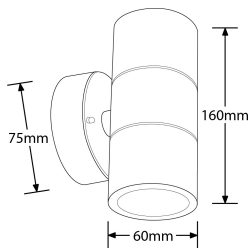

Image:

WallE™ Applique Murale Haut / Bas 240V GU10

Caractéristiques:

- IP44 Mains adjustable and up/down wall lights
- Suitable for indoor and outdoor use
- Stainless steel finish - 304 Stainless steel
- Grey, Black and White - Aluminium
- Tempered glass diffuser
- For use with GU10 lamps - lamps not included (Max 35W lamp)
- Screw on cover for easy lamp change
- 3 year warranty

Schéma

Caractéristiques produit:

Distribution lumineuse	Direct/Indirect	Tension	220~240V AC
Gradation	Non	Classé IP	IP44
Protection coupe-feu	No	Protection acoustique	No
Diamtre total (mm)	60	Culot	GU10
Profondeur (mm)	160	Projection (mm)	90