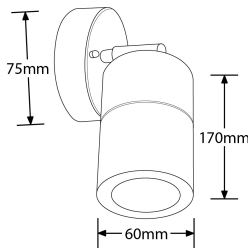

Product Image:

WallE™ 240V GU10 IP44 Adjustable Wall Light

Product Features:

- IP44 Mains adjustable and up/down wall lights
- Suitable for indoor and outdoor use
- Stainless steel finish - 304 Stainless steel
- Grey, Black and White - Aluminium
- Tempered glass diffuser
- For use with GU10 lamps - lamps not included (Max 35W lamp)
- Screw on cover for easy lamp change
- 3 year warranty

Line Drawing Image

Product Specs:

Luminaire Distribution	Direct	Input Voltage	220~240V AC
Dimmable	No	IP Rating	IP44
Fire Protection	No	Acoustic Rated	No
Optic Material	Glass	Overall Diameter (mm)	60
Lamp Base	GU10	Height (mm)	95