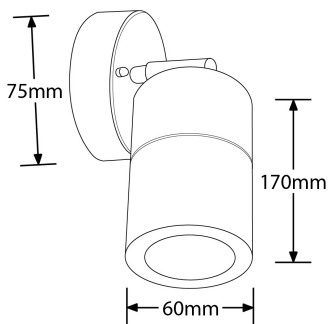

SKU Code

Finish Colour

EN-WL1SS

Stainless Steel

**Line Drawing**

**Polar Curve**

**Colour**

Stainless Steel

## Product Specs:

Input Voltage	220~240V AC	IP Rating	IP44
Lamp Base	GU10	Overall Diameter (mm)	60
Weight (Kg)	0.342	Projection (mm)	170
Height (mm)	95	Base Diameter (mm)	75
Base Length (mm)	75	Base Width (mm)	22
Product Type	Wall Lights		