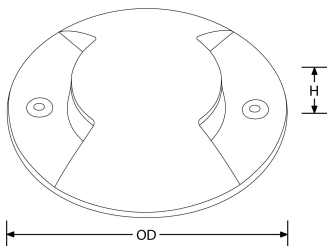

Product Description: G-Lite™ Stainless Steel Recessed Ground Light Bezel 2 Way

G-Lite™ Stainless Steel Recessed Ground Light Bezel 2 way

SKU Code

EN-RGLC2

Finish Colour

Stainless Steel

Line Drawing

Polar Curve

Colour

Stainless Steel

Feature & Benefits

- Interchangeable 2 way bezel
- 304 stainless steel
- Please Note- Not suitable for coastal applications

Product Specs:

IP Rating	IP67	Lamp Base	None
Overall Diameter (mm)	110	Weight (Kg)	0.437
Height (mm)	20	Product Type	Accessories