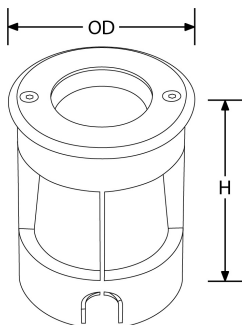

SKU Code

Finish Colour

EN-RGL1

Stainless Steel

Line Drawing

Polar Curve

Colour

Stainless Steel

Feature & Benefits

- IP67 Mains voltage 304 stainless steel LED ground light
- Supplied with plastic mounting sleeve
- Pre-wired with 1 metre of rubber cable
- For use with GU10 lamps – lamps not included (Max 35W)
- Cut-out 85mm without mounting sleeve
- Cut-out 95mm with mounting sleeve
- Max. weight 2,000kg
- 3 year warranty

Product Specs:

Input Voltage	100~240V AC	IP Rating	IP67
IK Rating	IK10	Lamp Base	GU10
Overall Diameter (mm)	100	Weight (Kg)	0.619
Height (mm)	130	Product Type	Walkover Ground, Ground Lights
Cutout Diameter (mm)	95-95	Operating Temp. (Min) °C	-25°C
Operating Temp. (Max) °C	45°C		