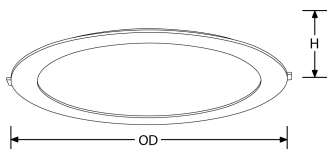

**Product Description:** Poly-Slim<sup>™</sup> 18W Round Polycarbonate Low Profile Downlight

Aurora's new range of Polycarbonate low profile downlights are engineered to deliver superior light output and uniformity utilising the latest edge-lit LED technology. At only 25mm deep including bracket, they are an ideal solution where ceiling voids are limited but high lumen output is required.

SKU Code	Wattage	Colour	Lumens	Lumens/Watt	Beam Angle	Finish Colour	SKU Type
EN-PLPC18/40	18	4000	1850	103	120	Matt White	Non Dimmable

**Line Drawing**

**Polar Curve**

**Colour**

Matt White

## Product Specs:

Input Voltage	220~240V AC	Power Factor	0.5
IP Rating	IP40	Lifetime L70 (hrs)	25000hrs
IK Rating	IK02	Overall Diameter (mm)	229
Weight (Kg)	0.323	Height (mm)	21
Product Type	Downlights	Cutout Diameter (mm)	210-210
Operating Temp. (Min) °C	-20°C	Operating Temp. (Max) °C	40°C