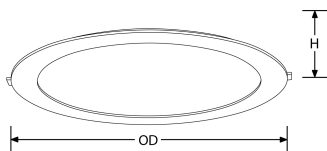

Product Description: Poly-Slim[™] 12W Round Polycarbonate Low Profile Downlight

Aurora's new range of Polycarbonate low profile downlights are engineered to deliver superior light output and uniformity utilising the latest edge-lit LED technology. At only 25mm deep including bracket, they are an ideal solution where ceiling voids are limited but high lumen output is required.

SKU Code	Wattage	Colour	Lumens	Lumens/Watt	Beam Angle	Finish Colour	SKU Type
EN-PLPC12/40	12	4000	1200	100	120	Matt White	Non Dimmable

Line Drawing

Polar Curve

Colour

Matt White

Feature & Benefits

- Polycarbonate construction
- Delivering up to 100lm/W
- Edge-lit low profile ideal for installations in limited recess space (21mm) and shallow ceiling voids
- Supplied with remote non-dimmable constant current LED driver (40mm void space required)
- TP(b) rated
- L70 25,000hrs
- 3 Year Warranty

Product Specs:

Input Voltage	220~240V AC	Power Factor	0.5
IP Rating	IP40	Lifetime L70 (hrs)	25000hrs
IK Rating	IK02	Overall Diameter (mm)	170
Weight (Kg)	0.191	Height (mm)	21
Product Type	Downlights	Cutout Diameter (mm)	150-150
Operating Temp. (Min) °C	-20°C	Operating Temp. (Max) °C	40°C