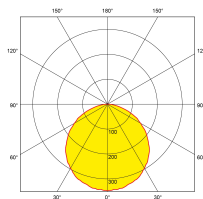

SKU Code	Wattage	Colour	Lumens	Lumens/Watt	Beam Angle	Finish Colour	SKU Type
EN-PLPC12/40	12	4000	1200	100	120	Matt White	Non Dimmable

Line Drawing

Polar Curve

Colour

Matt White

Feature & Benefits

- Polycarbonate construction
- Delivering up to 100lm/W
- Edge-lit low profile ideal for installations in limited recess space (21mm) and shallow ceiling voids
- Supplied with remote non-dimmable constant current LED driver (40mm void space required)
- TP(b) rated
- L70 25,000hrs
- 3 Year Warranty

Product Specs:

Input Voltage	220~240V AC	Power Factor	0.5
IP Rating	IP40	Lifetime L70 (hrs)	25000hrs
IK Rating	IK02	Overall Diameter (mm)	170
Weight (Kg)	0.191	Height (mm)	21
Product Type	Downlights	Cutout Diameter (mm)	150-150
Operating Temp. (Min) °C	-20°C	Operating Temp. (Max) °C	40°C