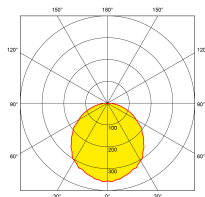

Polar Curve