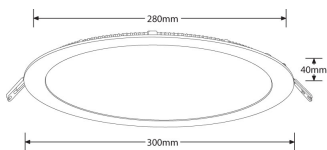

Product Description: Slim-Fit™ 24W IP44 Round Low Profile LED Downlight

The range of Slim-Fit™ low profile downlights are engineered to deliver superior light output and uniformity utilising the latest edge-lit LED technology. At only 25mm deep including bracket, they are an ideal solution where ceiling voids are limited but high lumen output is required.

Line Drawing

Polar Curve

Colour

Feature & Benefits

- Low cost energy saving alternative to compact fluorescent fittings
- Edge-lit low profile ideal for installations with limited recess space (25mm) and shallow ceiling voids
- Plug and play remote driver for easy installation (40mm space required)
- Separate triac dimmable driver available
- Life not affected by frequent switching e.g. when used with occupancy controls
- Pre-wired with 1.2m flex and 2-pin plug
- 1.5kV surge protected
- 3 year warranty

Product Specs:

Input Voltage	100~240V AC	Input Frequency	50/60HZ
Power Factor	0.9	IP Rating	IP20
Lifetime L70 (hrs)	25000hrs	Overall Diameter (mm)	300
Height (mm)	25	Product Type	Downlights
Cutout Diameter (mm)	280-280	Operating Temp. (Min) °C	-20°C
Operating Temp. (Max) °C	40°C		