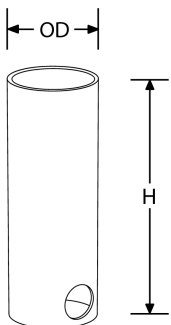

Product Description: M-Lite[™] PRO Recessed Marker Mounting Sleeve

Mounting protection sleeve for EN-WU106

SKU Code

Finish Colour

EN-MS50

Black

Line Drawing

Polar Curve

Colour

Feature & Benefits

- 50mm diameter mounting sleeve accessory
- For use with recessed ground lights

Product Specs:

Dimmable	No	Overall Diameter (mm)	55
Lamp Base	None	Length (mm)	150
Height (mm)	150	Weight (Kg)	0.178
Positional Adjustment	Fixed		