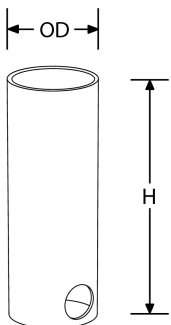

Product Description: M-Lite<sup>™</sup> PRO Recessed Marker Mounting Sleeve

Mounting protection sleeve for EN-WU106

SKU Code

Finish Colour

EN-MS50

Black

Line Drawing

Polar Curve

## Feature & Benefits

- 50mm diameter mounting sleeve accessory
- For use with recessed ground lights

## Product Specs:

Dimmable	No	Overall Diameter (mm)	55
Lamp Base	None	Length (mm)	150
Height (mm)	150	Weight (Kg)	0.178
Positional Adjustment	Fixed		