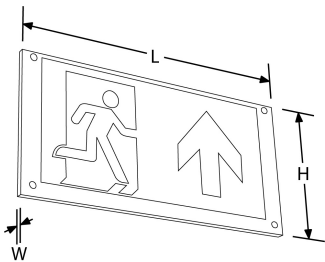

Product Description: Up Emergency Exit Legend

Emergency Exit Legend Accessory- for use directing "Left" or "Right"

SKU Code	Finish Colour
EN-LG2U	Green

Line Drawing **Polar Curve** **Colour**

Feature & Benefits

- 1 Year Warranty

Product Specs:

Dimmable	No	Weight (Kg)	0.057
Positional Adjustment	Fixed		

Compliance & Approvals:

Warranty:

This product has a warranty period of 1 Year. Warranties may be available on certain products as indicated in the product description. Warranties are valid from the date of purchase. The warranty is invalid in the case of improper use, installation, tampering, removal of the Q.C. date label or installation in an improper working environment or installation. Should this product fail during the warranty period it will be replaced free of charge, subject to the correct installation of the original product and subsequent return of the faulty unit. Aurora does not accept responsibility for any installation costs associated with the replacement of this product and Aurora reserves the right to alter specifications without prior notice.