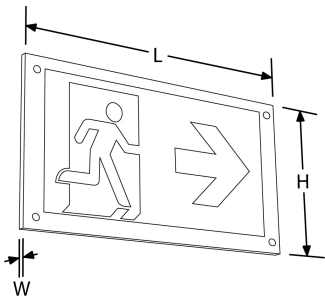

Line Drawing

Polar Curve

Colour