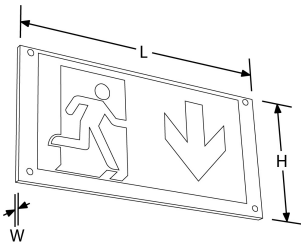

LUMINAIRES ACCESSORIES -
EMERGENCY LIGHTING
ACCESSORIES

EN-LG2D

Product Description:

Emergency Exit Legend Accessory- for use directing "down"

Product Image:

Product Features:

- 1 Year Warranty

Line Drawing Image