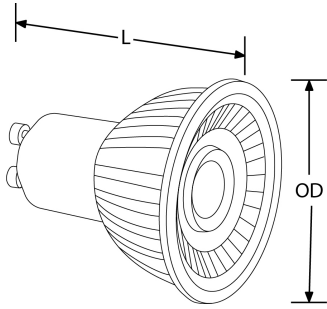

Product Description: ClearVu[™] 3.5W GU10 Non-Dimmable Lamp

ClearVu[™] features a multifaceted lens to replicate dichroic appearance, 3.5W LED GU10 which is available in 3000K and 4000K is suitable for a range of applications. The 45 degree beam angle is perfect for focused spotlighting.

SKU Code	SKU Type	Colour	Lumens	Lumens/Watt	Wattage	Beam Angle	Lamp Base	CRI
EN-GU35/30	Non Dimmable	3000	350	100	3.5	45	GU10	80
EN-GU35/40	Non Dimmable	4000	360	103	3.5	45	GU10	80

Line Drawing

Polar Curve

Colour

Feature & Benefits

- Delivering up to 103lm/W
- 45° beam angle for focused spotlighting
- 2 Year Warranty

Product Specs:

Input Voltage	220~240V AC	Input Frequency	50/60HZ
Power Factor	0.5	Operating Temp. (Max) °C	40°C
Overall Diameter (mm)	50	Lamp Base	GU10
Length (mm)	56	Lamp Type	GU10
Weight (Kg)	0.030	Lifetime Hours	20000hrs
Operating Temp. (Min) °C	-20		