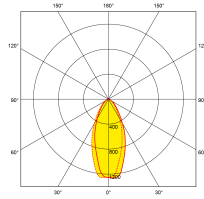

Product Description: ClearVu[™] 3.5W GU10 Non-Dimmable Lamp

ClearVu[™] features a multifaceted lens to replicate dichroic appearance, 3.5W LED GU10 which is available in 3000K and 4000K is suitable for a range of applications. The 45 degree beam angle is perfect for focused spotlighting.

SKU Code	SKU Type	Colour	Lumens	Lumens/Watt	Wattage	Beam Angle	Lamp Base	CRI
EN-GU35/30	Non Dimmable	3000	350	100	3.5	45	GU10	80
EN-GU35/40	Non Dimmable	4000	360	103	3.5	45	GU10	80

Line Drawing

Polar Curve

Colour

Feature & Benefits

- Delivering up to 103lm/W
- 45° beam angle for focused spotlighting
- 2 Year Warranty

Product Specs:

Input Voltage	220~240V AC	Input Frequency	50/60HZ
Power Factor	0.5	Operating Temp. (Max) °C	40°C
Overall Diameter (mm)	50	Lamp Base	GU10
Length (mm)	56	Lamp Type	GU10
Weight (Kg)	0.030	Lifetime Hours	20000hrs
Operating Temp. (Min) °C	-20		