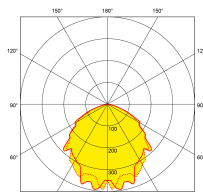

SKU Code	Wattage	Colour	Lumens	Lumens/Watt	Beam Angle	Finish Colour	SKU Type
EN-FLV10/40	10	4000	1150	115	110	Black	Non Dimmable

**Line Drawing**

**Polar Curve**

**Colour**

Black