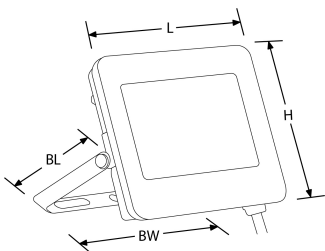

Line Drawing