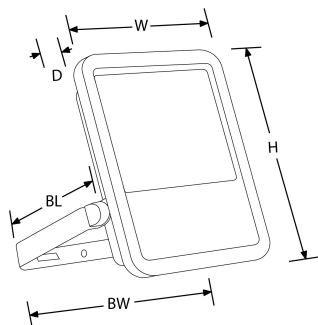

Line Drawing

Polar Curve

Colour