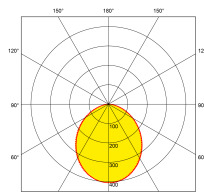

SKU Code	Wattage	Colour	Lumens	Lumens/Watt	Beam Angle	Finish Colour	SKU Type
EN-FLP50/40	50	4000	6000	120	100	Black	Non Dimmable

**Line Drawing**

**Polar Curve**

**Colour**

Black