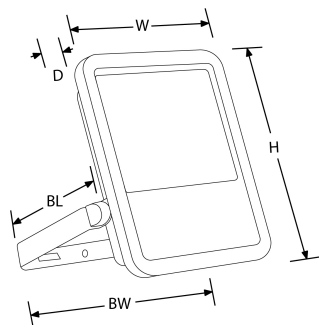

Line Drawing

Polar Curve

Colour