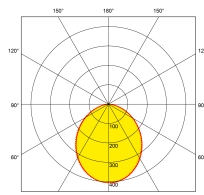

SKU Code	Wattage	Colour	Lumens	Lumens/Watt	Beam Angle	Finish Colour	SKU Type
EN-FLP200/40	200	4000	26000	130	100	Black	Non Dimmable

**Line Drawing**

**Polar Curve**

**Colour**

Black