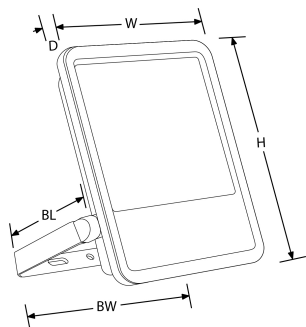

Line Drawing

Polar Curve

Colour