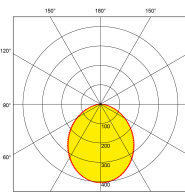

Product Description: Proxima[™] 100W Adjustable IP65 LED Floodlight

Offering an excellent 130lm/W, the Proxima[™] floodlight range provides the perfect solution for residential and commercial applications. With the product being IP65 and salt spray tested, it offers a solution for coastal applications. Available in 50W, 100W and 200W.

SKU Code	Wattage	Colour	Lumens	Lumens/Watt	Beam Angle	Finish Colour	SKU Type
EN-FLP100/40	100	4000	13000	130	100	Black	Non Dimmable

Line Drawing

Polar Curve

Colour

Black

Feature & Benefits

- Aluminium housing for excellent heat dissipation
- Salt spray tested
- IP65 rated
- IK08 rated
- Pre-wired with 800mm of cable
- L80 50,000hrs
- 5 Year Warranty
- 3 year onsite warranty (registration required) *Terms and conditions apply

Product Specs:

Input Voltage	100~277V AC	Input Frequency	50/60HZ
Power Factor	0.9	IP Rating	IP65
Lifetime L70 (hrs)	50000hrs	IK Rating	IK08
Width (mm)	275	Height (mm)	300
Product Type	Floodlights	Operating Temp. (Min) °C	-20°C
Operating Temp. (Max) °C	40°C		