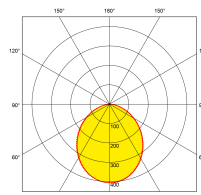

SKU Code	Wattage	Colour	Lumens	Lumens/Watt	Beam Angle	Finish Colour	SKU Type
EN-FLP100/40	100	4000	13000	130	100	Black	Non Dimmable

Line Drawing

Polar Curve

Colour

Black

Feature & Benefits

- Aluminium housing for excellent heat dissipation
- Salt spray tested
- IP65 rated
- IK08 rated
- Pre-wired with 800mm of cable
- L80 50,000hrs
- 5 Year Warranty
- 3 year onsite warranty (registration required) *Terms and conditions apply

Product Specs:

Input Voltage	100~277V AC	Input Frequency	50/60HZ
Power Factor	0.9	IP Rating	IP65
Lifetime L70 (hrs)	50000hrs	IK Rating	IK08
Width (mm)	275	Height (mm)	300
Product Type	Floodlights	Operating Temp. (Min) °C	-20°C
Operating Temp. (Max) °C	40°C		