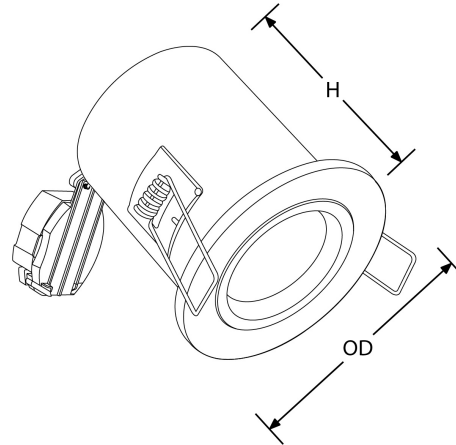

Project.....

Comments.....

Fixture Type.....

Prepared By.....

Product Description:

The complete EFD™ GU10 range of compact fire rated downlights are perfect for a wide range of applications and installations. Available in fixed, adjustable, IP65 rated and various colour finishes, the range utilises patented integrated intumescent material completely sealing the downlight and cut-out in the event of a fire.

Product Image:

Product Features:

- New and improved loop in/out terminal block for quick and easy installation
- Tested in 30, 60 and 90-minute fire rated ceilings
- 3mm super slim bezel
- 3 year warranty

Product Dimension:

Compliance & Approvals:

Title

Input Voltage	240/240V AC
Input Frequency	50/60HZ
Dimensions	mm (L) x mm (W) x 125mm (H) x 87mm (OD) x 150mm (RD) x 0.12mmx75mm (OD)

SKU Code	Colour	lm	Wattage	Lumens/Watt
EN-FD101PC				
EN-FD101PC/30	3000	500	5	100
EN-FD101SN				
EN-FD101SN/30	3000	500	5	100
EN-FD101W				
EN-FD101W/30	3000	500	5	100