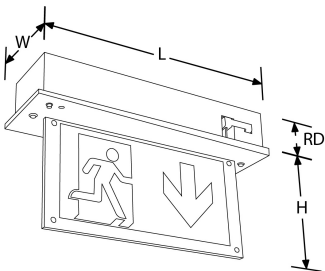

Product Description: Recess Emergency Exit Sign

Range of maintained and non-maintained 240V aluminium ceiling mounted LED emergency exit signs with 3 hours emergency back-up duration.

SKU Code	Wattage	Colour	Finish Colour	SKU Type
EN-EMLED24ST	3.3	6500	Aluminium	Emergency

Line Drawing

Polar Curve

Colour

Feature & Benefits

- Emergency backup up to 8 hours
- Selectable emergency duration - 1, 2, 3 or 8 hour options
- Can be maintained or non-maintained (selected via dip switch)
- 25 metre viewing distance
- LiFePO4 battery included
- Self test
- ISO standard approved legends sold separately
- 6500K colour temperature
- L70 50,000hrs
- 3 Year Warranty

Product Specs:

Input Voltage	220~240V AC	Input Frequency	50/60HZ
IP Rating	IP20	Lifetime L70 (hrs)	50000hrs
Width (mm)	113	Length (mm)	355
Weight (Kg)	1.444	Height (mm)	150
Product Type	Emergency		

Compliance & Approvals: