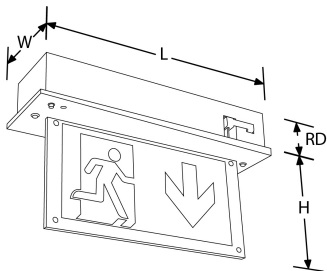

Product Description: Recess Emergency Exit Sign

Range of maintained and non-maintained 240V aluminium ceiling mounted LED emergency exit signs with 3 hours emergency back-up duration.

SKU Code	Wattage	Colour	Finish Colour	SKU Type
EN-EMLED24ST	3.3	6500	Aluminium	Emergency

Line Drawing

Polar Curve

Colour

Feature & Benefits

- Emergency backup up to 8 hours
- Selectable emergency duration - 1, 2, 3 or 8 hour options
- Can be maintained or non-maintained (selected via dip switch)
- 25 metre viewing distance
- LiFePO4 battery included
- Self test
- ISO standard approved legends sold separately
- 6500K colour temperature
- L70 50,000hrs
- 3 Year Warranty

Product Specs:

Input Voltage	220~240V AC	Input Frequency	50/60HZ
IP Rating	IP20	Lifetime L70 (hrs)	50000hrs
Width (mm)	113	Length (mm)	355
Weight (Kg)	1.444	Height (mm)	150
Product Type	Emergency		

Compliance & Approvals: