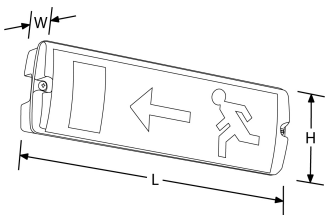

Product Description: 5W Maintained Emergency Bulkhead with Self Test Function

The new Emergency Surface Mount Bulkhead offers 3 hours emergency back up duration, can be maintained or non-maintained and also includes required legends to suit all applications. Choose between Manual Test and Self Test function.

SKU Code	Wattage	Colour	Lumens	Lumens/Watt	Beam Angle	Finish Colour	SKU Type
EN-EMBHST	5	6500	170	34	120	Clear/Frosted	Emergency

Line Drawing

Polar Curve

Colour

Product Features:

- 3 hours emergency back-up duration
- IP65 rated
- IK10 rated
- Can be maintained or non-maintained dependent on connection of switch live
- 25 metre viewing distance
- Can be wall or ceiling mounted
- Emergency legends included; up, down, left and right
- EN-EMBH - Manual test (key switch)
- EN-EMBHST - Self test
- EN-EMBHL - Drop down legend accessory
- 3 Year Warranty

Product Specs:

Input Voltage	220~240V AC	Power Factor	0.5
IP Rating	IP65	Lifetime L70 (hrs)	30000
Width (mm)	110	Length (mm)	352
Weight (Kg)	0.518	Height (mm)	67
Product Type	Emergency		

Compliance & Approvals: