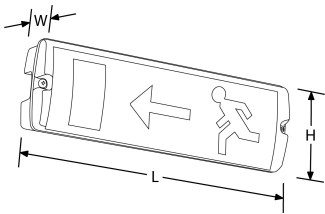

SKU Code	Colour	Lumens	Lumens/Watt	Wattage	Beam Angle	Finish Colour	Product Type
EN-EMBH	6500	167	56	3	120	Clear/Frosted	Emergency

Line Drawing

Polar Curve

Colour

Product Features:

- 3 hours emergency back-up duration
- IP65 rated
- IK10 rated
- Can be maintained or non-maintained dependent on connection of switch live
- 25 metre viewing distance
- Can be wall or ceiling mounted
- Emergency legends included; up, down, left and right
- EN-EMBH - Manual test (key switch)
- EN-EMBHST - Self test
- EN-EMBHL - Drop down legend accessory
- 3 Year Warranty

Product Specs:

Input Voltage	220~240V AC	Input Frequency	50/60HZ
Power Factor	0.5	Dimmable	No
Number of LEDs	12	IP Rating	IP65
Technology	LED	Lifetime L70 (hrs)	30000
Acoustic Rated	No	Width (mm)	67
Length (mm)	352	Weight (Kg)	0.553
LED Chip	2835		