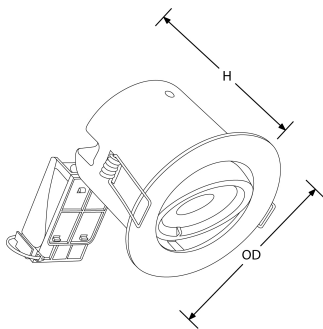

SKU Code

EN-DLM982X

Line Drawing

Polar Curve

Colour

## Product Features:

- Push-fit terminal block with loop in/loop out for installation
- Interchangeable twist & lock bezels available in white, matt white, polished chrome and satin nickel (sold separately)
- Fibre based insulation coverable up to 300mm (LED only)
- For Adjustable use EN-DLM982X & EN-BZ92
- Tested in 30, 60 & 90 min fire rated ceilings
- Fire tested with solid timber, joist and metal web joists
- 5 year warranty

## Product Specs:

Input Voltage	220~240V AC	Input Frequency	50/60HZ
IP Rating	IP20	Lamp Base	GU10
Overall Diameter (mm)	102	Weight (Kg)	0.197
Height (mm)	120	Product Type	Downlights,Fire-Rated Downlight
Cutout Diameter (mm)	85-85		