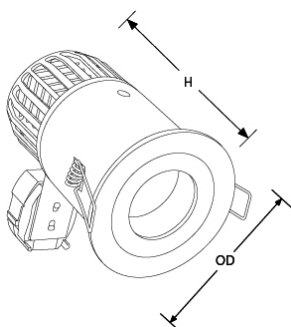

Product Description:

Fixed, fire rated, baffled GU10 downlight designed to reduce direct glare from the light source. Available in matt white and white finish with black baffle.

SKU Code	Finish Colour
EN-DLM484MWB	Matt White
EN-DLM484WB	White

Line Drawing

Polar Curve

Colour

Matt White

White

Feature & Benefits

Product Specs:

Input Voltage	220~240V AC	Input Frequency	50/60HZ
IP Rating	IP44	Lamp Base	GU10
Overall Diameter (mm)	95	Weight (Kg)	0.334
Height (mm)	130	Product Type	Downlights,Fire-Rated Downlight
Cutout Diameter (mm)	80-80		