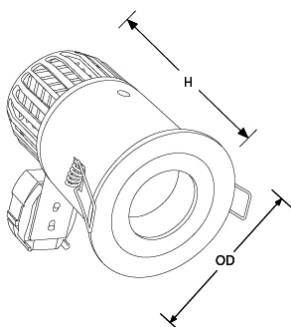

Product Description: EFD[™] GU10 IP44 Fixed Baffled Fire Rated Downlight

Fixed, fire rated, baffled GU10 downlight designed to reduce direct glare from the light source. Available in matt white and white finish with black baffle.

SKU Code	Finish Colour
EN-DLM484MWB	Matt White
EN-DLM484WB	White

Line Drawing

Polar Curve

Colour

Matt White

White

Feature & Benefits

- Black baffle with recessed lamp reduces direct glare
- IP44 rated
- Lock ring for ease of lamp replacement
- Fibre based insulation coverable with insulation cap (included)
- Tested in 30, 60 & 90 min fire rated ceilings
- Fire tested with solid timber, joist and metal web joists
- 3 year warranty

Product Specs:

Input Voltage	220~240V AC	Input Frequency	50/60HZ
IP Rating	IP44	Lamp Base	GU10
Overall Diameter (mm)	95	Weight (Kg)	0.334
Height (mm)	130	Product Type	Downlights, Fire-Rated Downlight
Cutout Diameter (mm)	80-80		