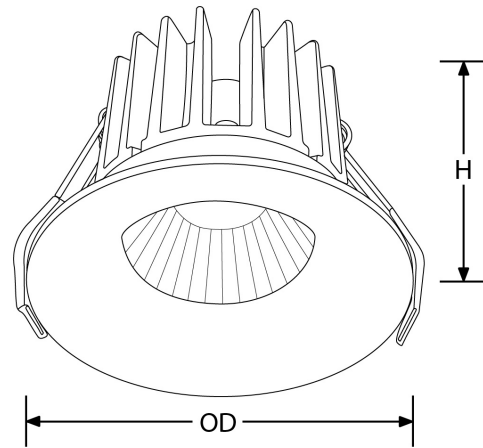

EN-DLB102D

Project.....

Fixture Type.....

Product Description:

Introducing the stylish CurveE™ LED downlight range, this low glare downlight has a sleek baffled design with the light source recessed back to reduce glare. Available in matt white these triac dimmable downlights are an ideal non-fire rated solution for hospitality and residential applications in areas where fire rating is not required.

Compliance & Approvals:

Comments.....

Prepared By.....

Product Image:

Product Dimension:

Product Specs:

Input Voltage	220~240V AC
Power Factor	0.90
Operating Temp (Min-Max)	-20-45°C (-4~113°F)
Dimmable	Yes
Dimensions	mm (L) x mm (W) x 80mm (H) x 85mm (OD) x 105mm (RD) x mm