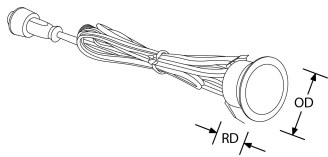

Product Description: M-Lite[™] IP67 Deck Light 12 Pack Kit

Fixed stainless steel IP67 LED marker lighting pack. Ideal for interior and exterior applications, such as decking areas or low level lighting.

SKU Code	Wattage	Colour	Lumens	Lumens/Watt	Beam Angle	Finish Colour	SKU Type
EN-DK12/30	7.2	3000	144	20	120	Stainless Steel	Non Dimmable
EN-DK12/40	7.2	4000	144	20	120	Stainless Steel	Non Dimmable
EN-DK12/BLU	7.2				120	Stainless Steel	Non Dimmable

Line Drawing

Polar Curve

Colour

Stainless Steel

Feature & Benefits

- Pack includes: 6 or 12 x IP67 stainless steel fixed LED marker lights with plug and play connectors. 1m cable between lights
- 1 x 8W driver for 12 pack kit
- Cool operating temperature
- Non-dimmable
- 1 x 5W driver for 6 pack kit

Product Specs:

Input Voltage	90~260V AC	Input Frequency	50/60HZ
Power Factor	0.5	IP Rating	IP67
Lifetime L70 (hrs)	50000hrs	IK Rating	IK04
Lamp Base	Other	Overall Diameter (mm)	30
Weight (Kg)	0.540	Height (mm)	18.5
Product Type	Markers	Cutout Diameter (mm)	24-25
Operating Temp. (Min) °C	-30°C	Operating Temp. (Max) °C	60°C