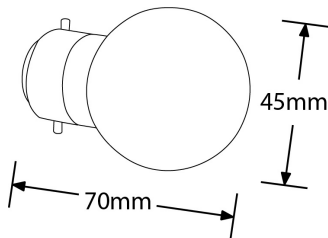

Line Drawing Image

Product Specs:

Technology	LED	Lamp Base	B22
Number of LEDs	7	Lifetime L70 (hrs)	25000
Input Voltage	220~240VAC	Input Frequency	/50HZ
Surge Protection (kV)	1.5	Power Factor	0.5
Dimmable	Yes	Operating Temp	40
Overall Diameter (mm)	45	Overall Length (mm)	70
Overall Height (mm)	70	SDCM	6