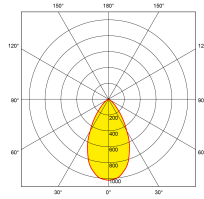

Line Drawing

Polar Curve

Colour

Feature & Benefits

- Quick, easy and fully tool-free installation
- Connector for first fix & insulation resistance testing
- High performance up to 103lm/W
- EnFiniti™ edge-to-edge multifaceted polycarbonate lens for low glare and halogen like appearance
- Wide 60° beam angle delivers increased light distribution
- Fibre based insulation coverable - up to 300mm
- Slim IP65 bezels provide a high end sleek finish
- Compatible with Aurora FastRfix™ connector
- Tested in 30, 60 and 90 min fire rated ceilings
- SEAI: EN-DE6PRO/30 - LIG84654
- SEAI: EN-DE6PRO/40 - LIG84655
- 5 year warranty