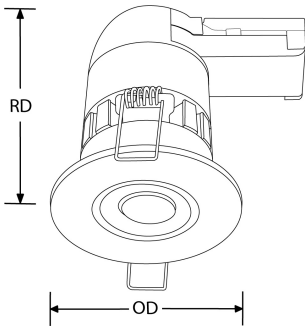

Product Description: E6™ PRO Fixed 6W Dimmable Fire Rated Downlight

The E6™ PRO is a revolution in LED downlight performance and installation. Utilising the unique RapidWire connection system, the whole product can be fully wired and installed in a matter of seconds. The use of latching terminals provides the security of screw terminations for both solid and stranded core cables and can be wired even faster than standard push fits. The removable connector allows full circuit insulation resistance testing without risking any damage to the downlight, which can be simply plugged in afterwards.

Line Drawing

Polar Curve

Colour

Feature & Benefits

- Quick, easy and fully tool-free installation
- Connector for first fix & insulation resistance testing
- High performance up to 103lm/W
- EnFiniti™ edge-to-edge multifaceted polycarbonate lens for low glare and halogen like appearance
- Wide 60° beam angle delivers increased light distribution
- Fibre based insulation coverable - up to 300mm
- Slim IP65 bezels provide a high end sleek finish
- Compatible with Aurora FastRfix™ connector
- Tested in 30, 60 and 90 min fire rated ceilings
- SEAI: EN-DE6PRO/30 - LIG84654
- SEAI: EN-DE6PRO/40 - LIG84655
- 5 year warranty

Product Specs:

| | | | |
|--------------------------|----------------------------------|--------------------------|---------|
| Input Voltage | 220~240V AC | Input Frequency | 50/60HZ |
| Power Factor | 0.8 | IP Rating | IP65 |
| Lifetime L70 (hrs) | 50000hrs | Lamp Base | None |
| Overall Diameter (mm) | 85 | Height (mm) | 100 |
| Product Type | Downlights, Fire-Rated Downlight | Cutout Diameter (mm) | 68-70 |
| Operating Temp. (Min) °C | -20°C | Operating Temp. (Max) °C | 45°C |