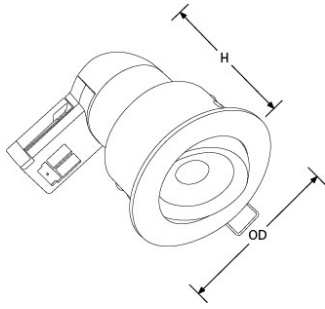

**Product Description:** E6<sup>™</sup> PRO Adjustable 6W Dimmable Fire Rated Downlight

The E6<sup>™</sup> PRO is a revolution in LED downlight performance and installation. Utilising the unique RapidWire connection system, the whole product can be fully wired and installed in a matter of seconds. The use of latching terminals provides the security of screw terminations for both solid and stranded core cables and can be wired even faster than standard push fits. The removable connector allows full circuit insulation resistance testing without risking any damage to the downlight, which can be simply plugged in afterwards.

## Line Drawing

## Product Specs:

Input Voltage	220~240V AC
Power Factor	0.8
Lifetime L70 (hrs)	50000hrs
Overall Diameter (mm)	95
Height (mm)	105
Cutout Diameter (mm)	80-80

Input Frequency	50/60HZ
IP Rating	IP20
Lamp Base	None
Weight (Kg)	0.407
Product Type	Downlights, Fire-Rated Downlight