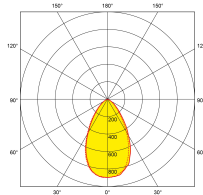

SKU Code	Wattage	Colour	Lumens	Lumens/Watt	Beam Angle	Finish Colour	SKU Type
EN-DE62PROMW/30	6	3000	680	114	60	Matt White	Triac Dimmable
EN-DE62PROMW/40	6	4000	700	117	60	Matt White	Triac Dimmable
EN-DE62PROPC/30	6	3000	680	114	60	Polished Chrome	Triac Dimmable
EN-DE62PROPC/40	6	4000	700	117	60	Polished Chrome	Triac Dimmable
EN-DE62PROSN/30	6	3000	680	114	60	Satin Nickel	Triac Dimmable
EN-DE62PROSN/40	6	4000	700	117	60	Satin Nickel	Triac Dimmable
EN-DE62PROW/30	6	3000	680	114	60	White	Triac Dimmable
EN-DE62PROW/40	6	4000	700	117	60	White	Triac Dimmable

Line Drawing

Polar Curve

Colour

Matt White

Polished
Chrome

Satin Nickel

White

Feature & Benefits

Product Specs:

Input Voltage	220~240V AC
Power Factor	0.8
Lifetime L70 (hrs)	50000hrs
Overall Diameter (mm)	95
Height (mm)	105
Cutout Diameter (mm)	80-80

Input Frequency	50/60HZ
IP Rating	IP20
Lamp Base	None
Weight (Kg)	0.407
Product Type	Downlights, Fire-Rated Downlight