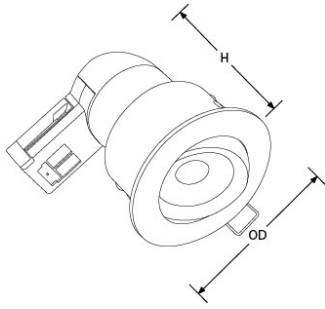

Line Drawing

Polar Curve

Colour

Feature & Benefits

- Quick, easy and fully tool-free installation
- Connector for first fix & insulation resistance testing
- High performance up to 117lm/W
- EnFiniti™ edge-to-edge multifaceted polycarbonate lens for low glare and halogen like appearance
- Wide 60° beam angle delivers increased light distribution
- Fibre based insulation coverable - up to 300mm
- Slim IP65 bezels provide a high end sleek finish
- Compatible with Aurora FastRfix™ connector
- Tested in 30, 60 and 90 min fire rated ceilings
- Fire tested with solid timber, joist and metal web joists
- SEAI: EN-DE62PRO/30 - LIG84982
- SEAI: EN-DE62PRO/40 - LIG84983
- 5 year warranty

Product Specs:

Input Voltage	220~240V AC
Power Factor	0.8
Lifetime L70 (hrs)	50000hrs
Overall Diameter (mm)	95
Height (mm)	105
Cutout Diameter (mm)	80-80

Input Frequency	50/60HZ
IP Rating	IP20
Lamp Base	None
Weight (Kg)	0.407
Product Type	Downlights, Fire-Rated Downlight

Compliance & Approvals:

Warranty:

This product has a warranty period of 5 Years. Warranties may be available on certain products as indicated in the product description. Warranties are valid from the date of purchase. The warranty is invalid in the case of improper use, installation, tampering, removal of the Q.C. date label or installation in an improper working environment or installation. Should this product fail during the warranty period it will be replaced free of charge, subject to the correct installation of the original product and subsequent return of the faulty unit. Aurora does not accept responsibility for any installation costs associated with the replacement of this product and Aurora reserves the right to alter specifications without prior notice.