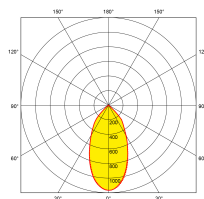

Polar Curve