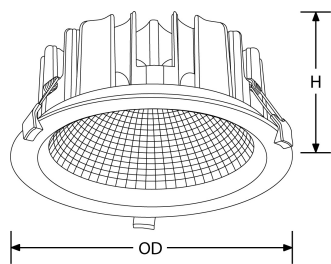

Product Description: Reflector-Fit[™] 13W Triac Dimmable Downlight

The Reflector-Fit[™] range comes with a high powered COB which can provide up to 122lm/W. Featuring a sparkling multifaceted aluminium reflector designed for exceptional light control and providing a 60 degree beam angle for focused downlighting. Available in four different wattage's.

SKU Code	Wattage	Colour	Lumens	Lumens/Watt	Beam Angle	Finish Colour	SKU Type
EN-DDL413/40	13	4000	1480	114	60	White	Triac Dimmable
EN-DDL413DA/40	13	4000	1480	114	60	White	DALI Dimmable
EN-DDL413V/40	13	4000	1480	114	60	White	1-10V Dimmable

Line Drawing

Polar Curve

Colour

White

Feature & Benefits

- Energy efficient COB LED downlights
- 60° beam angle
- Triac dimmable as standard
- Plug and play remote driver for easy installation
- IP44 rated
- 1.5kV surge protection
- SEAI: EN-DDL413/30 - LIG84984
- 3 Year Warranty

Product Specs:

Input Voltage	200~240V AC	Input Frequency	50/HZ
Power Factor	0.9	IP Rating	IP44
Lifetime L70 (hrs)	40000hrs	Overall Diameter (mm)	145
Weight (Kg)	0.576	Height (mm)	65
Product Type	Downlights	Cutout Diameter (mm)	120-130
Operating Temp. (Min) °C	-20°C	Operating Temp. (Max) °C	45°C