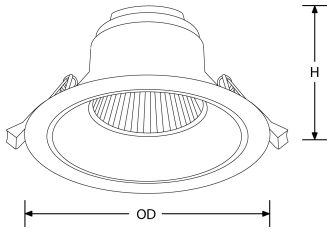

**Product Description:** ReflectCS<sup>™</sup> 35W IP54 Colour Switchable Downlight

The ReflectCS<sup>™</sup> range is a colour switchable downlight with a high powered SMD. Featuring a sparkling multifaceted aluminium reflector designed for exceptional light control and providing a 60 degree beam angle for focused downlighting. The downlight can be switchable between 3000K (3990 lumens), 4000K (3600 lumens) and 5700K (3440 lumens).

With this versatile downlight, by making your colour selection prior to install it makes it ideal for various applications. Please note: lumen value in SKU table is stated at 4000K.

SKU Code	Wattage	Colour	Lumens	Beam Angle	Finish Colour	SKU Type
EN-DDL358CCT	35	3000K	3390	60	White	Triac Dimmable
EN-DDL358CCT	35	4000K	3600	60	White	Triac Dimmable
EN-DDL358CCT	35	5700K	3400	60	White	Triac Dimmable
EN-DDL358CCTDA	35	3000K	3390	60	White	DALI Dimmable
EN-DDL358CCTDA	35	4000K	3600	60	White	DALI Dimmable
EN-DDL358CCTDA	35	5700K	3400	60	White	DALI Dimmable
EN-DDL358CCTV	35	3000K	3390	60	White	1-10V Dimmable
EN-DDL358CCTV	35	4000K	3600	60	White	1-10V Dimmable
EN-DDL358CCTV	35	5700K	3400	60	White	1-10V Dimmable

## Line Drawing

## Product Specs:

Input Voltage	200~240V AC	Power Factor	0.9
IP Rating	IP54	Lifetime L70 (hrs)	50000hrs
Overall Diameter (mm)	235	Weight (Kg)	0.664
Height (mm)	100	Product Type	Downlights
Cutout Diameter (mm)	200-210	Operating Temp. (Min) °C	-20°C
Operating Temp. (Max) °C	40°C		