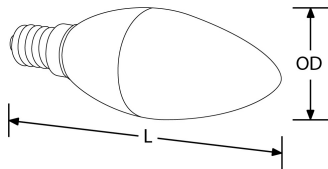

EN-DCNDE145

Product Description:

Whether for chandeliers, table lamps or wall fittings, the EDim™ range of dimmable GLS, Candle and Golf Ball shaped lamps are perfect for illuminating rooms and areas where ambient lighting may be needed. Compatible with most leading and trailing edge dimmers, these LED lamps enable large energy savings compared to traditional technology while still letting you set the desired light output.

Line Drawing Image

Product Specs:

Technology	LED	Lamp Base	E14
Lifetime L70 (hrs)	25000	Input Voltage	220~240VAC
Input Frequency	/50HZ	Surge Protection (kV)	0.5
Power Factor	0.5	Dimmable	Yes
Overall Diameter (mm)	35	Overall Length (mm)	105
Overall Height (mm)	105	SDCM	6