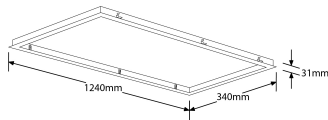

Product Description:

Ceiling Recess Mount for 1200x600mm LED Panel. Suitable for flush installation of LED Panels in plasterboard ceilings.

Product Image:

1200 x 600mm Panel Recess Mount

Product Features:

Line Drawing Image

Product Specs:

Dimmable	No	Lamp Base	None
Height (mm)	31	Length (mm)	1240
Width (mm)	640		

SKU Table and Ordering

SKU Code
EN-CRM1260A

Warranty

This product has a warranty period of 3 Years. Warranties are valid from the date of purchase. The warranty is invalid in the case of improper use, installation, tampering, removal of the Q.C. date label or installation in an improper working environment or installation. Should this product fail during the warranty period it will be replaced free of charge, subject to the correct installation of the original product and subsequent return of the faulty unit. Aurora does not accept responsibility for any installation costs associated with the replacement of this product and Aurora reserves the right to alter specifications without prior notice.