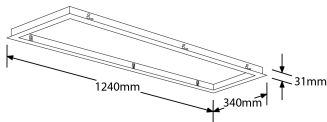

Product Description: 1200 x 300mm Panel Recess Mount

Ceiling Recess Mount for 1200x300mm LED Panel. Suitable for flush installation of LED Panels in plasterboard ceilings.

| SKU Code | Finish Colour |
|-------------|---------------|
| EN-CRM1230A | White |

Line Drawing **Polar Curve** **Colour**

White

Feature & Benefits

- Suitable for 1200x300mm panels

Product Specs:

| | | | |
|--------------------|------|-------------------|-------------|
| Lamp Base | None | Width (mm) | 340 |
| Length (mm) | 1240 | Weight (Kg) | 0.940 |
| Cutout Length (mm) | 1220 | Cutout Width (mm) | 320 |
| Height (mm) | 31 | Product Type | Accessories |